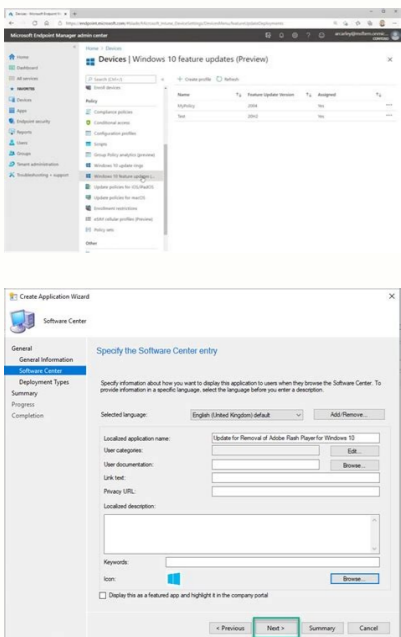

Windows media player update library manually windows 10 free