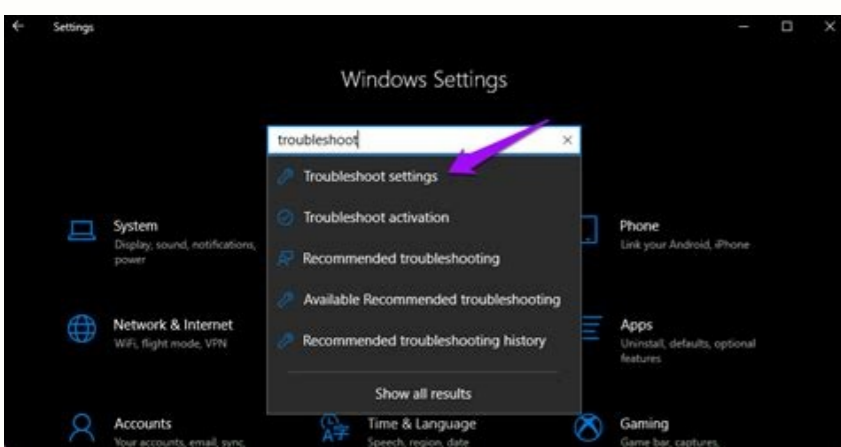

Windows media player update library manually windows 10 free